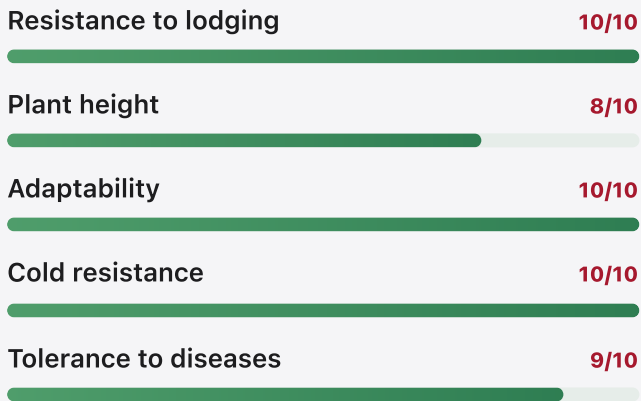

FLAX

LS Apalache

LS Apalache is a winter oil flax variety combining early development with 45% oil content and a strong omega-3 profile.

- ✓ New winter flax early, regular and very productive
- ✓ Excellent oil content, very good oil profile
- ✓ Excellent behavior in all areas and conditions
- ✓ Well fitted for industrial and food use

AGRONOMIC PROFILE

TECHNOLOGICAL QUALITIES