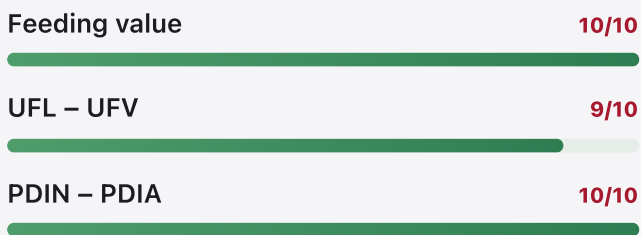

IDENTITY

TYPE

Semi-dent to dent

MARKET

Silage

GENETIC

Double hybrid

EARLINESS

Early – FAO 220

REGISTRATION

2023 – European Union

AGRONOMIC PROFILE

TECHNOLOGICAL QUALITIES

CULTIVATION ADVICE

- > Sow between 95,000 and 105,000 seeds per hectare