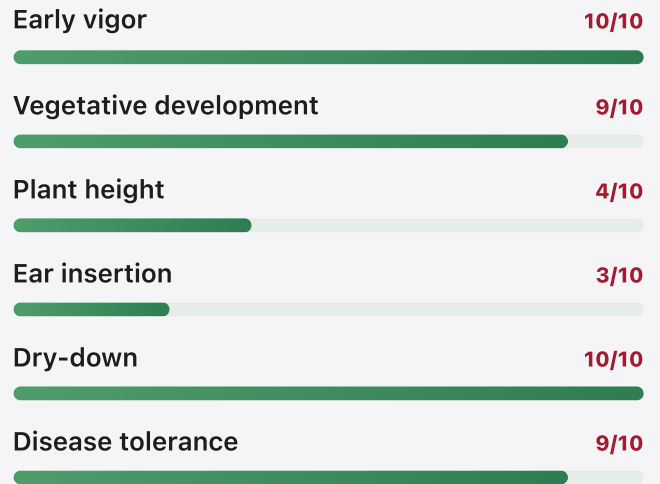

MAIZE

TA57-23

Ultra-early double-cross hybrid suited for catch cropping, high densities and strong digestibility.

- ✓ Ultra-early hybrid under registration
- ✓ Adapted to high plant densities
- ✓ Suitable for catch cropping
- ✓ Very good digestibility

IDENTITY

TYPE

Flint to semi-flint

MARKET

Silage

GENETIC

Double hybrid

EARLINESS

Ultra-early – FAO 120

REGISTRATION

Under registration – European Union

AGRONOMIC PROFILE

TECHNOLOGICAL QUALITIES

CULTIVATION ADVICE

- > Sow between 110,000 seeds/ha (grain) and 125,000 seeds/ha (silage)