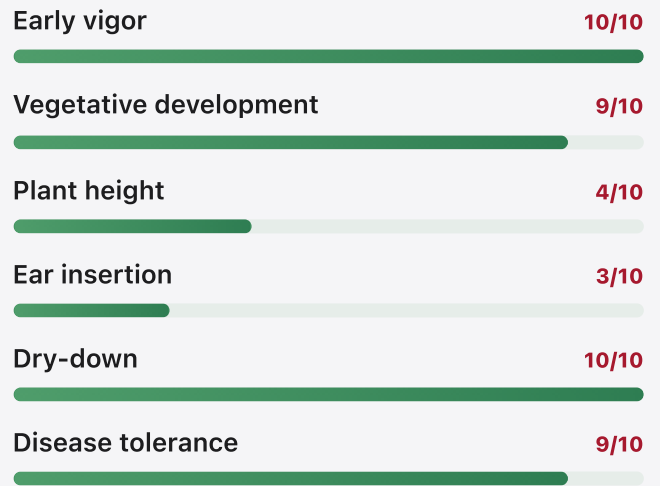

# ZETA 105

Ultra-early hybrid with ultra-short cycle, rapid dry-down, and strong performance under dense planting.

- ✓ Ultra-early hybrid with ultra-short cycle and very fast dry-down
- ✓ Adapted to high plant densities
- ✓ Suitable for catch cropping
- ✓ Very good digestibility

## IDENTITY

TYPE

**Flint – soft flint**

MARKET

**Grain and silage**

GENETIC

**Three-way hybrid**

EARLINESS

## AGRONOMIC PROFILE